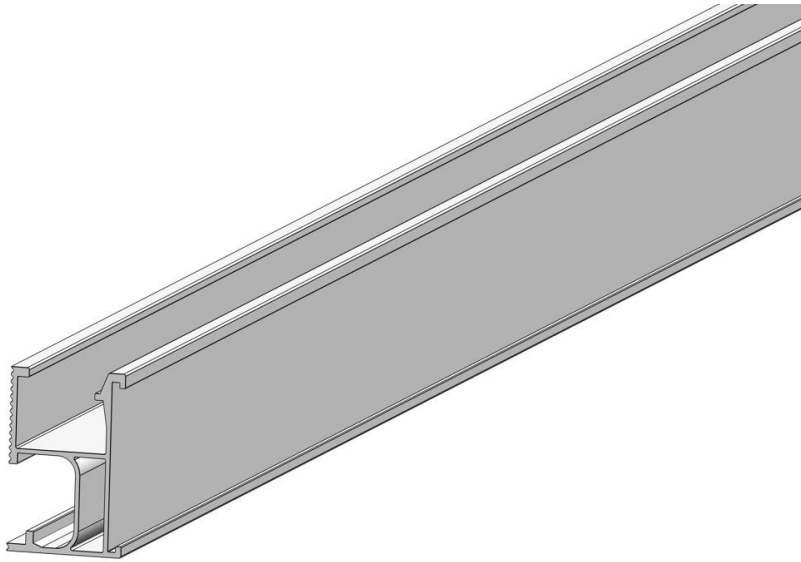

Elite Rail

Component

Elite Rail
Part No.: ER-R-ELT/XXXX/MF, ER-R-ELT/XXXX/BA

Technical Specification

Roof type	For Clenergy' s PV Mounting System	
Dimension	W31.9mm*H50.0mm	
Standard Length	4400 and 4600mm	
Packaging	90 pcs per pack; 4 packs (360 pcs) per pallet	
Weight	0.695 Kg/m	
Material	AL6005-T5	
Color	ER-R-ELT/XXXX/MF: Silver (Mill Finished) ER-R-ELT/XXXX/BA: Black (Black Anodised)	
Standard	AS/NZS 1170.2	

Assembly

		
<p>Installed with Tin Interface</p>	<p>Installed with ezClick Tin Interface</p>	<p>Installed with Tile Interface</p>
		
<p>Installed with Eco-rail Splice</p>	<p>Installed with Akashi Clamp</p>	<p>Installed with Standard Clamp</p>